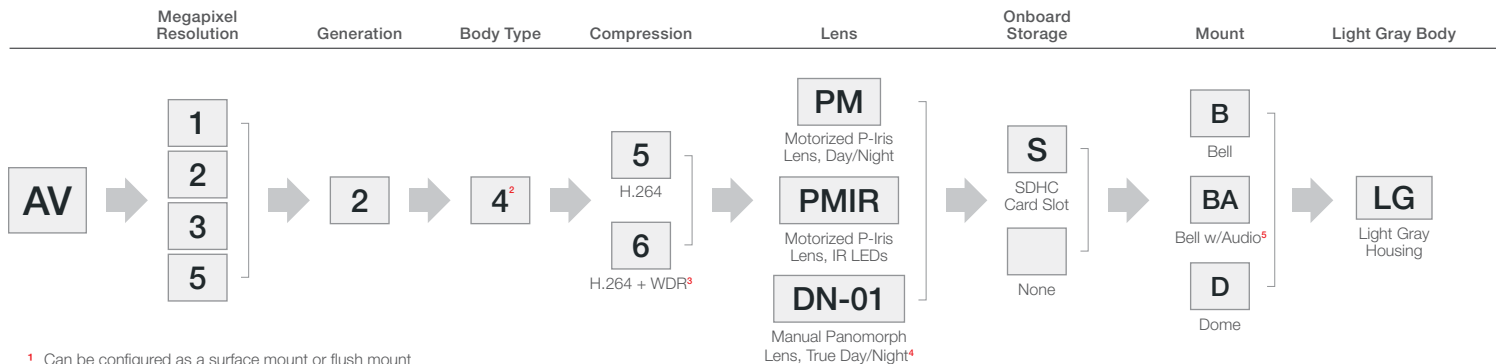

### Model Specific Features

Model	Resolution	Frame Rate <sup>1</sup>	Features		
AV1245	1.2MP	37fps	-	-	STELLAR™
AV2245	1080p	30fps	-	Casino Mode™	-
AV2246	1080p	30fps	WDR	-	-
AV3245	3MP	21fps	-	-	Binning
AV3246	3MP	21fps	WDR	-	Binning
AV5245	5MP	14fps	-	-	Binning

### Build-to-Order Options

-A	Audio
-B	Bell Mount
-D	Dome or Recessed Dome Model
-LG	Light Gray Dome
PM	Remote Zoom, Remote Focus, P-iris, True Day/Night
PMIR	Wide Angle Lens w/ Remote Focus/Zoom, P-Iris, True Day/Night, IR LEDs
-S	SDHC Card Slot, Non-Integer Scaling, HTTPS <sup>†</sup>
-01	Manual Panomorph Lens, True Day/Night

### Create Your Model (Example: AV5245PMIR-SBA-LG)

<sup>1</sup> Can be configured as a surface mount or flush mount  
<sup>2</sup> "4" Represents MegaBall product line—which are then defined by "B" or "D" for body style  
<sup>3</sup> WDR for AV2246 and AV3246 models only  
<sup>4</sup> Manual Panomorph Lens only available for 5MP models  
<sup>5</sup> Audio only available on some models