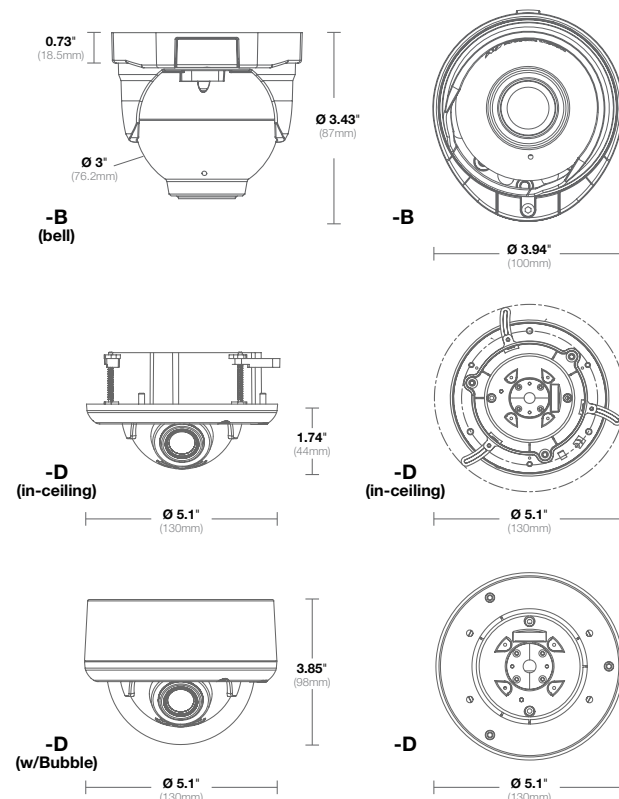

LEDs	12 pcs 850nm LEDs with Adjustable IR
Projection Distance	50ft (15m) max
Projection Angle	60° and 80°

Audio Electrical (-A Models Only)

Streaming	Two-way
Compression	G.711 PCM 8 kHz
Input/Output	Integrated microphone/line output

Mechanical

Casing	-B	Surface mount with die-cast aluminum housing	
	-D	Plastic surface/in-ceiling dome with acrylic bubble	
Gimbal		Easy 3-axis camera adjustment with 360° pan, 90° tilt and 360° z-axis	
Dimensions <i>(See Dimensions)</i>	-B (bell)	Ø 3.93" (100mm) x 3.24" H (87mm)	
	-D (in-ceiling)	Ø 5.1" (130mm) x 1.74" H (44mm)	
	-D (surface w/ bubble)	Ø 5.1" (130mm) x 3.85" H (98mm)	
Weight		Camera Unit	Packaged
	-B	1.15lbs (0.52kg)	1.65lbs (0.75kg)
	-D	1.15lbs (0.52kg)	1.7lbs (0.77kg)
Dome Color	Light gray dome		

Scaling Resolution Chart[§]

Scaled Resolution	H	V	Pixel Count
720p	1280	720	921600
XVGA	1024	768	786432
DVGA (16:9)	1136	640	727040
DVGA (3:2)	960	640	614400
SVGA	800	600	480000
D1 (PAL)	720	576	414720
4CIF (PAL)	704	576	405504
D1 (NTSC)	720	480	345600
4CIF (NTSC)	704	480	337920
VGA	640	480	307200
2CIF (PAL)	704	288	202752
HVGA (4:3)	480	360	172800
2CIF (NTSC)	704	240	168960
HVGA (8:3)	640	240	153600
HVGA (3:2)	480	320	153600
HVGA (16:9)	480	272	130560
CIF (PAL)	352	288	101376
CIF (NTSC)	352	240	84480
QVGA (SIF)	320	240	76800
QCIF (PAL)	176	144	25344
QCIF (NTSC)	176	120	21120
SQCIF	128	96	12288

§ All scaled resolutions are available on all cameras that support scaling

Dimensions

See Next Page for Ordering Information