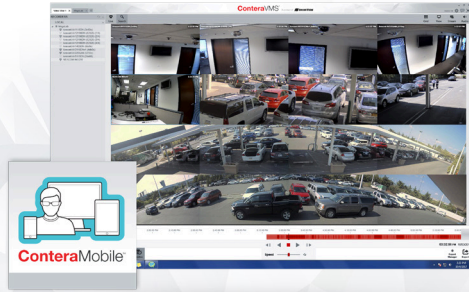

Part Number	Description
ConteraVMS™	
ConteraVMS™ Software Licenses	
AV-CST1	Contera Standard 1 Channel Recording License w/ 1 Year ConteraWS Free
AV-CPM1	Contera Premium 1 Channel Recording License w/ 1 Year ConteraWS Free
AV-CPR1	Contera Professional 1 Channel Recording License w/ 1 Year ConteraWS Free
ConteraVMS™ Software Expansion Licenses	
AV-CST1-EXP	Contera Standard 1 Channel Expansion Recording License w/ 1 Year ConteraWS Free
AV-CPM1-EXP	Contera Premium 1 Channel Expansion Recording License w/ 1 Year ConteraWS Free
AV-CPR1-EXP	Contera Professional 1 Channel Expansion Recording License w/ 1 Year ConteraWS Free
ConteraVMS™ Software Upgrade Licenses	
AV-CSUBAPM	Contera Standard to Premium 1 Channel Upgrade
AV-CSUPMPR	Contera Premium to Professional 1 Channel Upgrade
ConteraWS™	
ConteraWS™ (Web Services) Access License Including Software Updates	
AV-CWS1Y	Contera 1 Year ConteraWS 1 Channel Access License
AV-CWS4Y	Contera 4 Year ConteraWS 1 Channel Access License
AV-CWS4Y-PROMO	Contera 4 Year ConteraWS 1 Channel Access License 16 Channel Promotion (Must be 16 Channel minimum and deployed on Contera hardware)
ConteraWS™ (Web Services) Cloud Storage Expansion	
AV-CWS1Y50GB	ConteraWS 50GB Cloud Storage Expansion (1 Year)