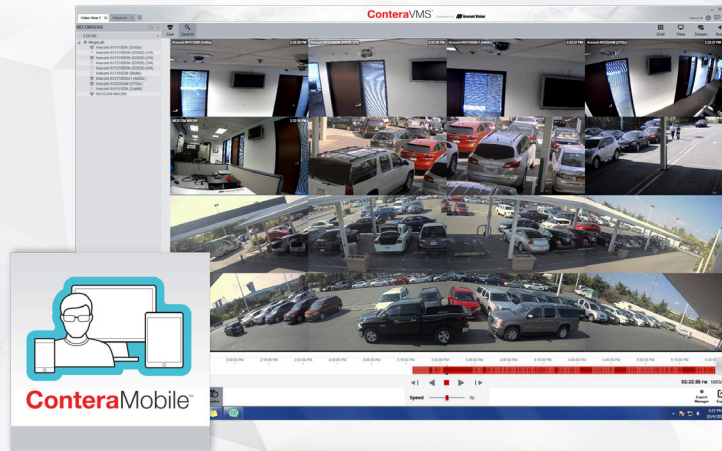

ConteraVMS™ Video Management System

Three Licenses to Choose From:

Standard

Up to 16 cameras per server
and 3 concurrent remote
connections

Premium

Up to 32 cameras per
server and 5 concurrent
remote connections

Professional

Up to 64 cameras per server
and unlimited concurrent remote
connections

Feature Capability	ConteraVMS Standard	ConteraVMS Premium	ConteraVMS Professional
Maximum Cameras Per Server	16	32	64*
VM Support	-	-	Yes (Windows)
Concurrent Remote Connections	3	5	Unlimited**
Server OS Supported	Windows / Linux	Windows / Linux	Windows / Linux
Expansion Channels	Yes	Yes	Yes
IP Audio Recording	-	Yes	Yes
IP Sensor/Relay	-	Yes	Yes
Native Video Archive	-	Yes	Yes
Per Camera Storage Allocation	-	Yes	Yes
Macro Support	-	Sensor / Relay	All Macros
SaleGuard Support	Yes	Yes	Yes
IP Camera Support	ONVIF Profile S / RTSP	ONVIF Profile S / RTSP	ONVIF Profile S / RTSP
Proxy Support	-	Yes	Yes
Camera Link	Yes	Yes	Yes
ConteraWS Enabled	Yes	Yes	Yes
Health Monitoring	Yes	Yes	Yes
API for 3rd Parties	Yes	Yes	Yes