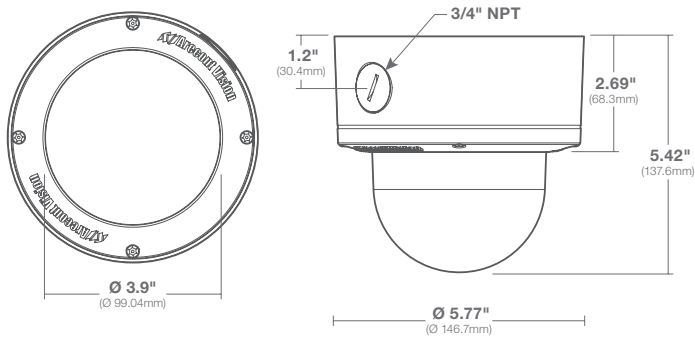

Mechanical

Casing	Die-cast aluminum chassis with 4" polycarbonate dome bubble	
	IP66 weather proof standard	
	Impact resistant, IK-10 rated	
Gimbal	Easily adjustable 3-axis camera gimbal w/360° pan, 77° tilt and 180° z-axis	
Dimensions <i>(See Dimensions)</i>	Unit	Ø 5.77" (146.7mm) x 5.42" H (137.6mm)
	Packaged	6" H (150mm) x 7.5" W (190mm) x 8" L (200mm)
Weight	Unit	2.65lbs (1.2kg)
	Packaged	3.31lbs (1.5kg)
On Board Storage	SDHC slot up to 256GB (card not included)	
Body Color	White (Pantone P179-1C)	

Dimensions

See Next Page for Ordering Information