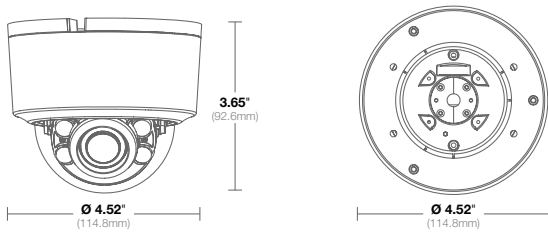

Mechanical

Casing	Plastic surface mount chassis with polycarbonate dome bubble	
Gimbal	Easy 3-axis camera adjustment with 350° pan, and 60° tilt, and 350° Z-rotation	
Dimensions <i>(See Dimensions)</i>	Unit	Ø 4.52" (114.8mm) x 3.65" H (92.6mm)
	Packaged	6.1" W (155mm) x 6.5" H (165mm) x 6.0" D (152mm)
Weight	Unit	0.79lbs (0.36kg)
	Packaged	1.21lbs (0.55kg)
On Board Storage	SDXC slot up to 256GB (card not included)	
Body Color	Arecont Vision® White (Pantone P179-1C)	

Dimensions

See Next Page for Ordering Information